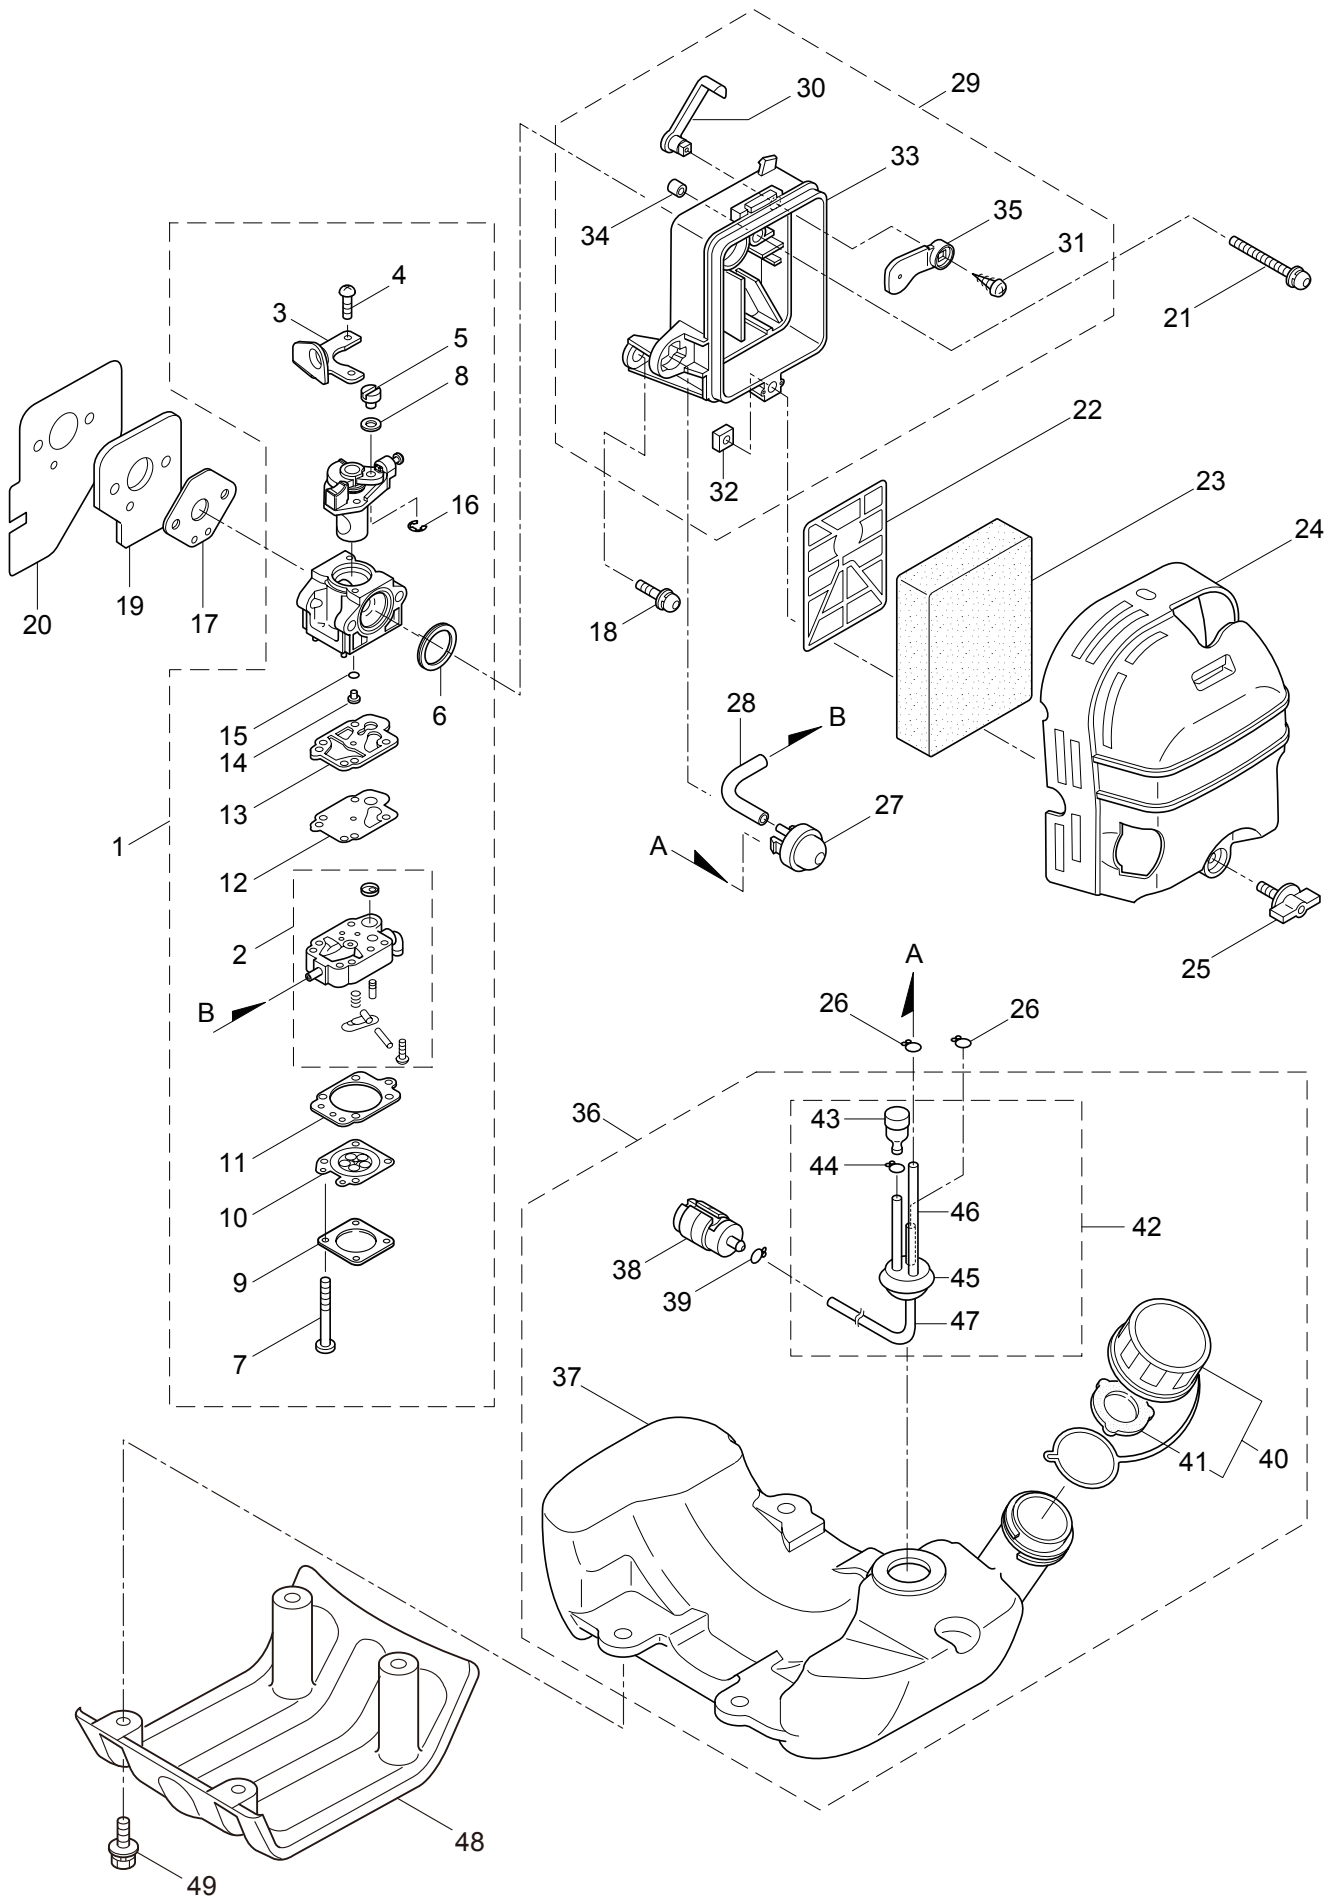

4. BC4320H-RS-01
CARBURETOR, FUEL TANK

Ref. No.	Part No.	Part Name	Q'ty	Remarks
4-46	282511	Return Pipe	1	
4-47	262649	Fuel Pipe	1	
4-48	285757	Stand	1	
4-49	281714	Cap Screw	4	M5x20