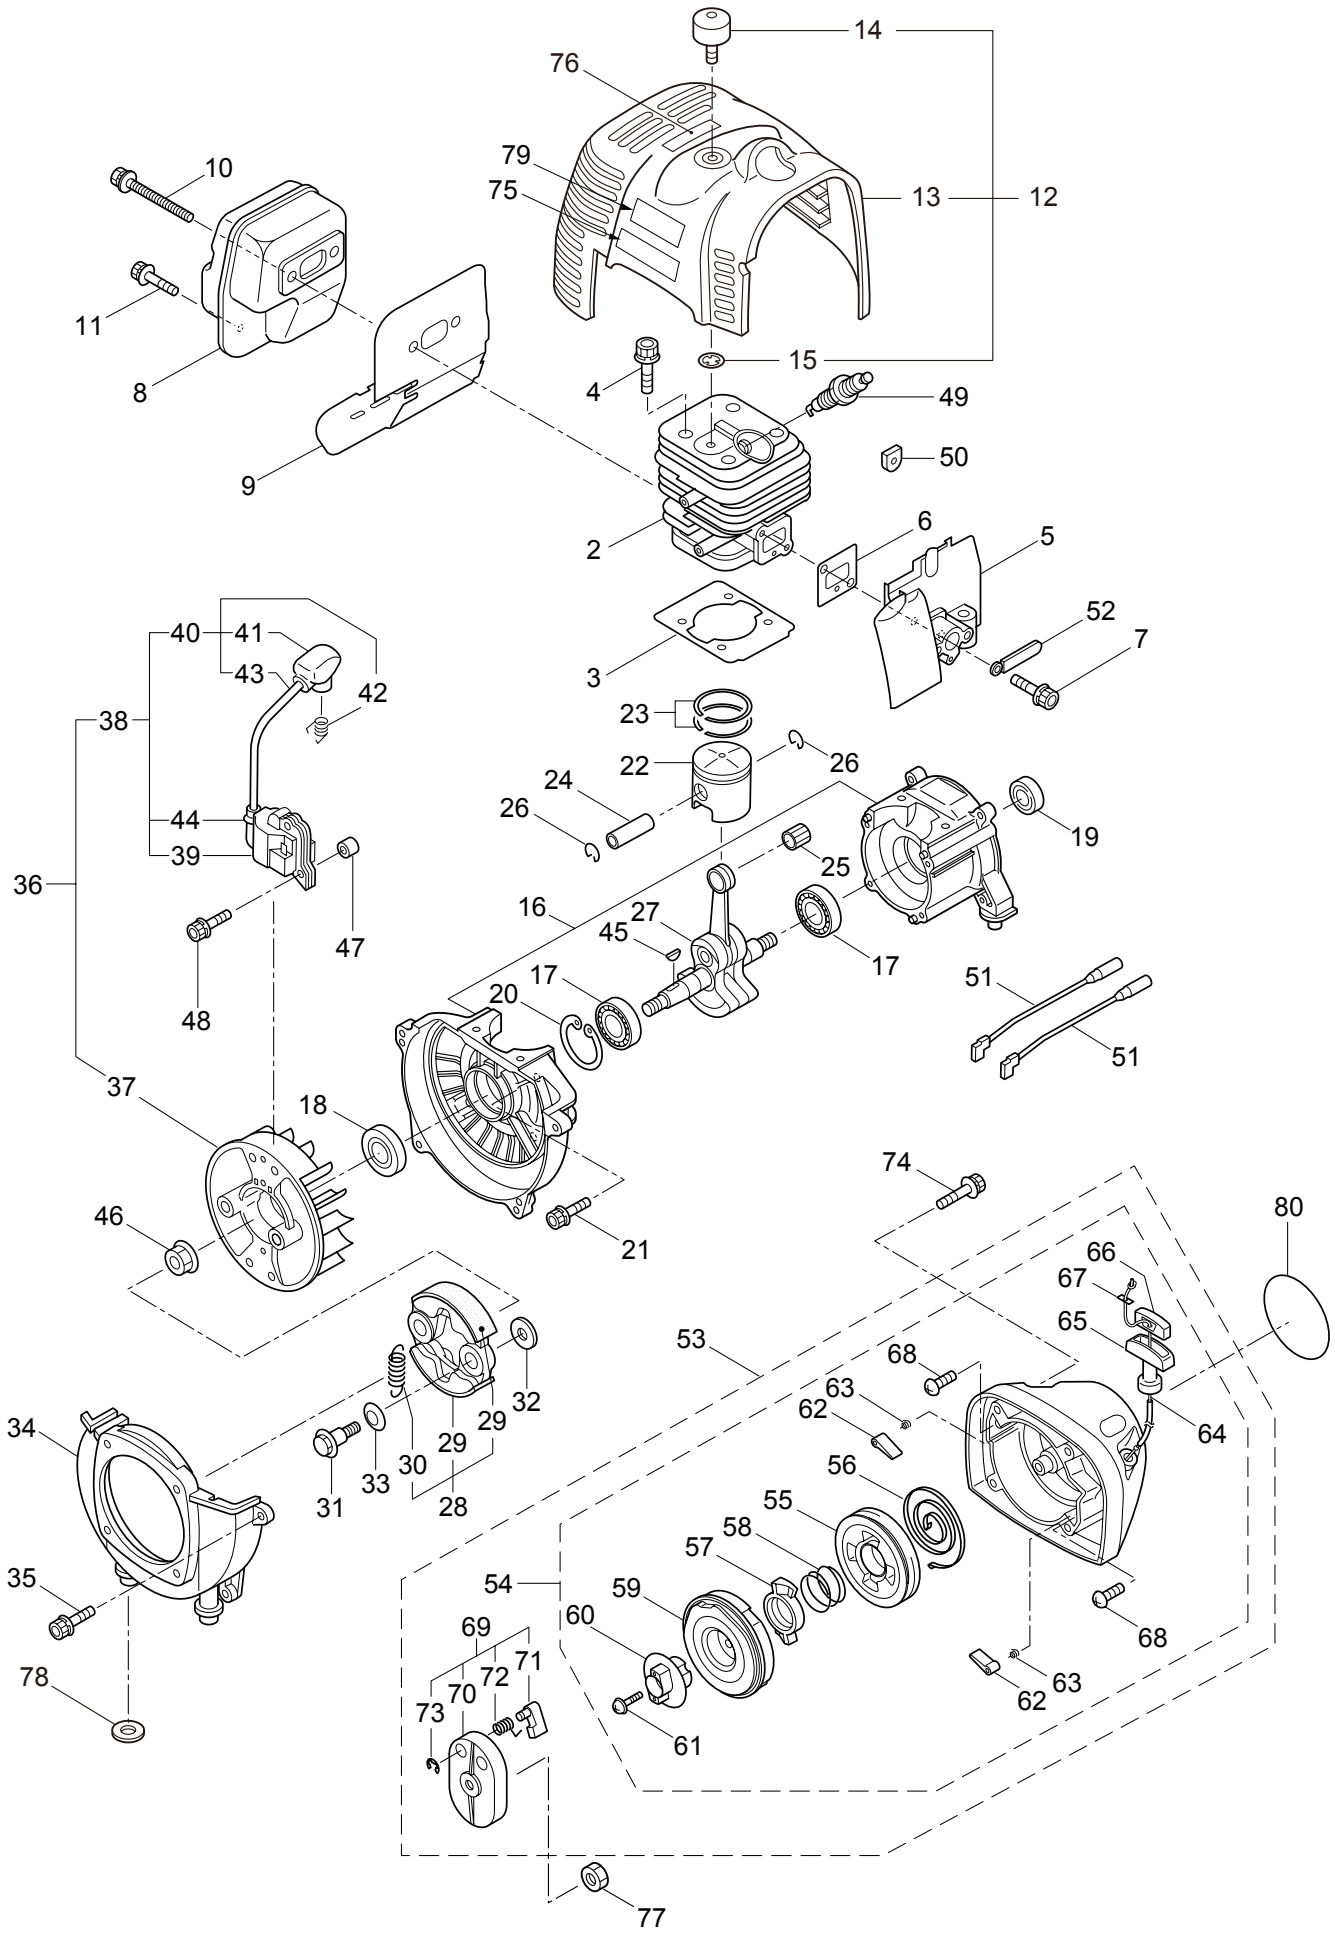

3. BC4320H-RS-01
ENGINE

Ref. No.	Part No.	Part Name	Q'ty	Remarks
3-1	858297	Engine	1	NE420/13
3-2	282257	Cylinder	1	New gasket required
3-3	282259	Gasket	1	
3-4	261612	Cap Screw	4	M5x30
3-5	282261	Insulator	1	New gasket required
3-6	282262	Gasket	1	
3-7	267290	Cap Screw	2	M5x20
3-8	282264	Muffler Comp.	1	
3-9	282271	Gasket	1	
3-10	266713	Cap Screw	2	M5x60
3-11	283315	Screw	1	M5x12W-12
3-12	286390	Top Cover Ass'y	1	Incl.13-15
3-13	282274	Top Cover	1	
3-14	285843	Knob	1	
3-15	286362	Washer	1	M6
3-16	282277	Crankcase	1	
3-17	262658	Bearing	2	#6202C3
3-18	262660	Oil Seal	1	TC15357
3-19	262565	Oil Seal	1	ISCD15257
3-20	012380	Snap Ring	1	#35
3-21	261612	Cap Screw	4	M5x30
3-22	265227	Piston	1	
3-23	262476	Piston Ring	2	(2)Required
3-24	262749	Piston Pin	1	
3-25	262659	Bearing,Needle	1	KTV111414EG01B2
3-26	262479	Clip,Piston Pin	2	
3-27	283038	Crankshaft/Conn.Rod Ass'y	1	
3-28	282743	Clutch Ass'y	1	Incl.29,30
3-29	282624	Clutch Shoe	2	(2)required
3-30	263617	Spring,Clutch	1	2.3-44.8L
3-31	282321	Cap Screw	2	M8x1.25
3-32	262683	Washer	2	8x22xt1.2
3-33	262682	Wave Washer	2	
3-34	282285	Fan Cover	1	
3-35	261250	Cap Screw	4	M5x20
3-36	282287	Magneto Ass'y	1	Incl.37-44
3-37	282288	Rotor/Fan	1	
3-38	282289	Ignition Coil Ass'y	1	Incl.39-44
3-39	267572	Coil	1	
3-40	282290	Spark Plug Wire Ass'y	1	Incl.41-43
3-41	282292	Plug Boot	1	
3-42	261075	Connector	1	
3-43	282291	Spark Plug Wire	1	
3-44	261072	Cap	1	
3-45	261076	Woodruff Key	1	3x10