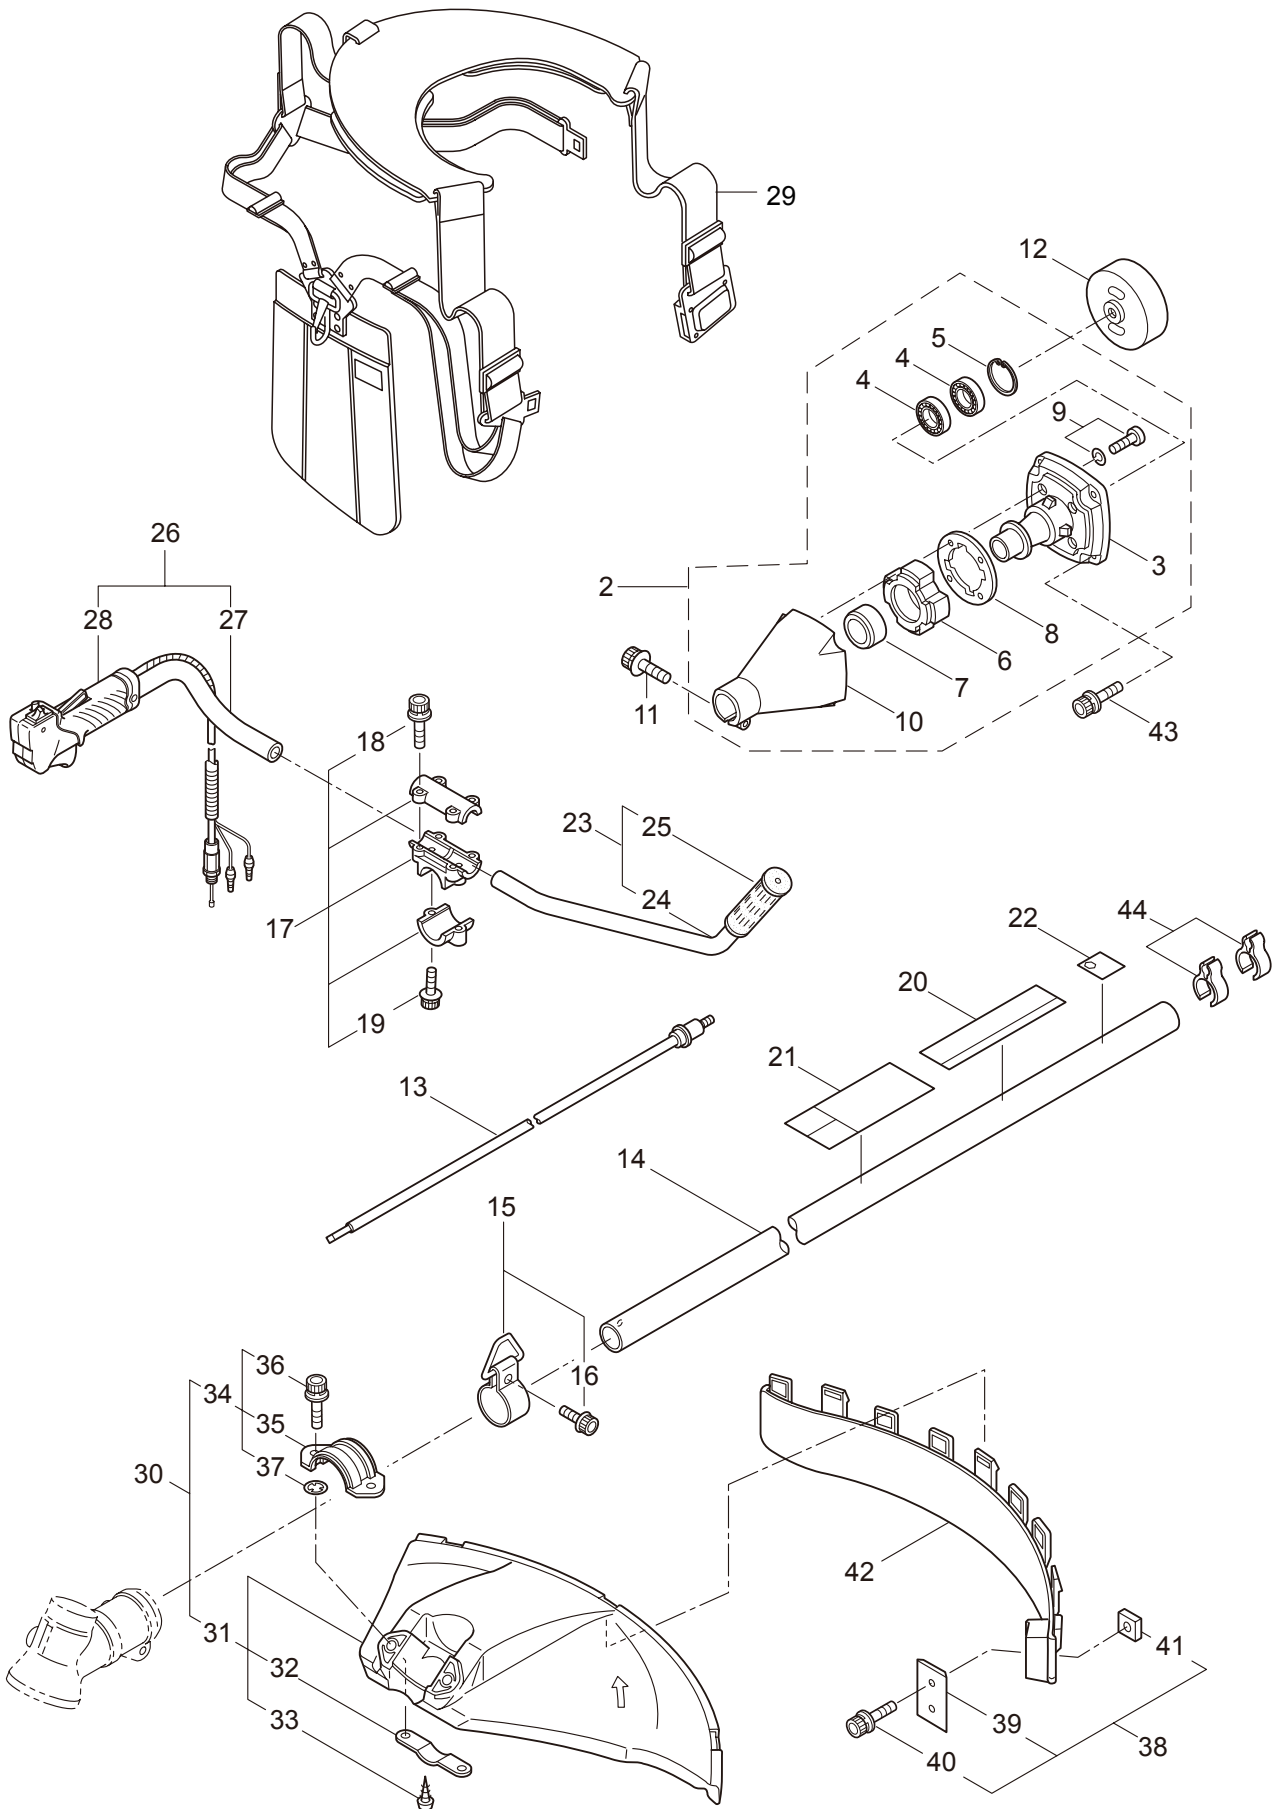

## CONTENTS

1. MAIN BODY .....	1 ~ 2
2. GEARCASE.....	3 ~ 4
3. ENGINE.....	5 ~ 8
4. CARBURETOR, FUEL TANK .....	9 ~ 12
5. ACCESSORIES .....	13 ~ 14

2012. 11.

**MARUYAMA**

P/N 523498

1. BC4320H-RS-01  
MAIN BODY

Ref. No.	Part No.	Part Name	Q'ty	Remarks
1-1	364119	BC4320H-RS-01	1	
1-2	234162	Clutch Case Ass'y	1	Incl.3-10
1-3	234143	Bearing Case	1	
1-4	140474	Bearing	2	#6202ZZ
1-5	012380	Snap Ring	1	#35
1-6	217045	Buffer (A)	1	
1-7	217046	Buffer (B)	1	
1-8	217047	Washer	1	
1-9	092033	Screw	4	M5x15
1-10	227728	Driveshaft Tube Adapter	1	
1-11	217134	Bolt	1	M6x30
1-12	211203	Clutch Drum	1	
1-13	217897	Driveshaft Ass'y	1	
1-14	217900	Driveshaft Tube	1	
1-15	231887	Hanging Bracket Ass'y	1	Incl.16
1-16	261762	Cap Screw	1	M5x14
1-17	231888	Bracket Ass'y	1	Incl.18,19
1-18	217138	Bolt	4	M6x25
1-19	217134	Bolt	2	M6x30
1-20	228333	Label	1	BC4320H-RS
1-21	223188	Label	1	
1-22	228207	Label	1	
1-23	228398	Handle Ass'y-Left	1	Incl.24,25
1-24	228399	Handle (A)	1	
1-25	226512	Grip	1	
1-26	229762	Handle Ass'y-Right	1	Incl.27,28
1-27	228401	Handle (B)	1	
1-28	229763	Throttle Trigger	1	
1-29	228086	Hanging Strap Ass'y	1	
1-30	232092	Safety Cover Ass'y	1	Incl.31-37
1-31	231262	Safety Cover Ass'y	1	Incl.32,33
1-32	223180	Threaded Bracket	1	
1-33	221580	Screw	1	4x8
1-34	232093	Bracket Ass'y	1	Incl.35-37
1-35	223179	Bracket	1	
1-36	220632	Cap Screw	2	M6x30
1-37	231704	Washer	2	6x13xt1.0
1-38	231882	String Cutter Ass'y	1	Incl.39-41
1-39	230747	String Cutter	1	
1-40	261250	Cap Screw	1	M5x20
1-41	228325	Nut	1	
1-42	230748	Cover Extention	1	
1-43	219113	Cap Screw	4	M6x20
1-44	219161	Wire Guide	2	