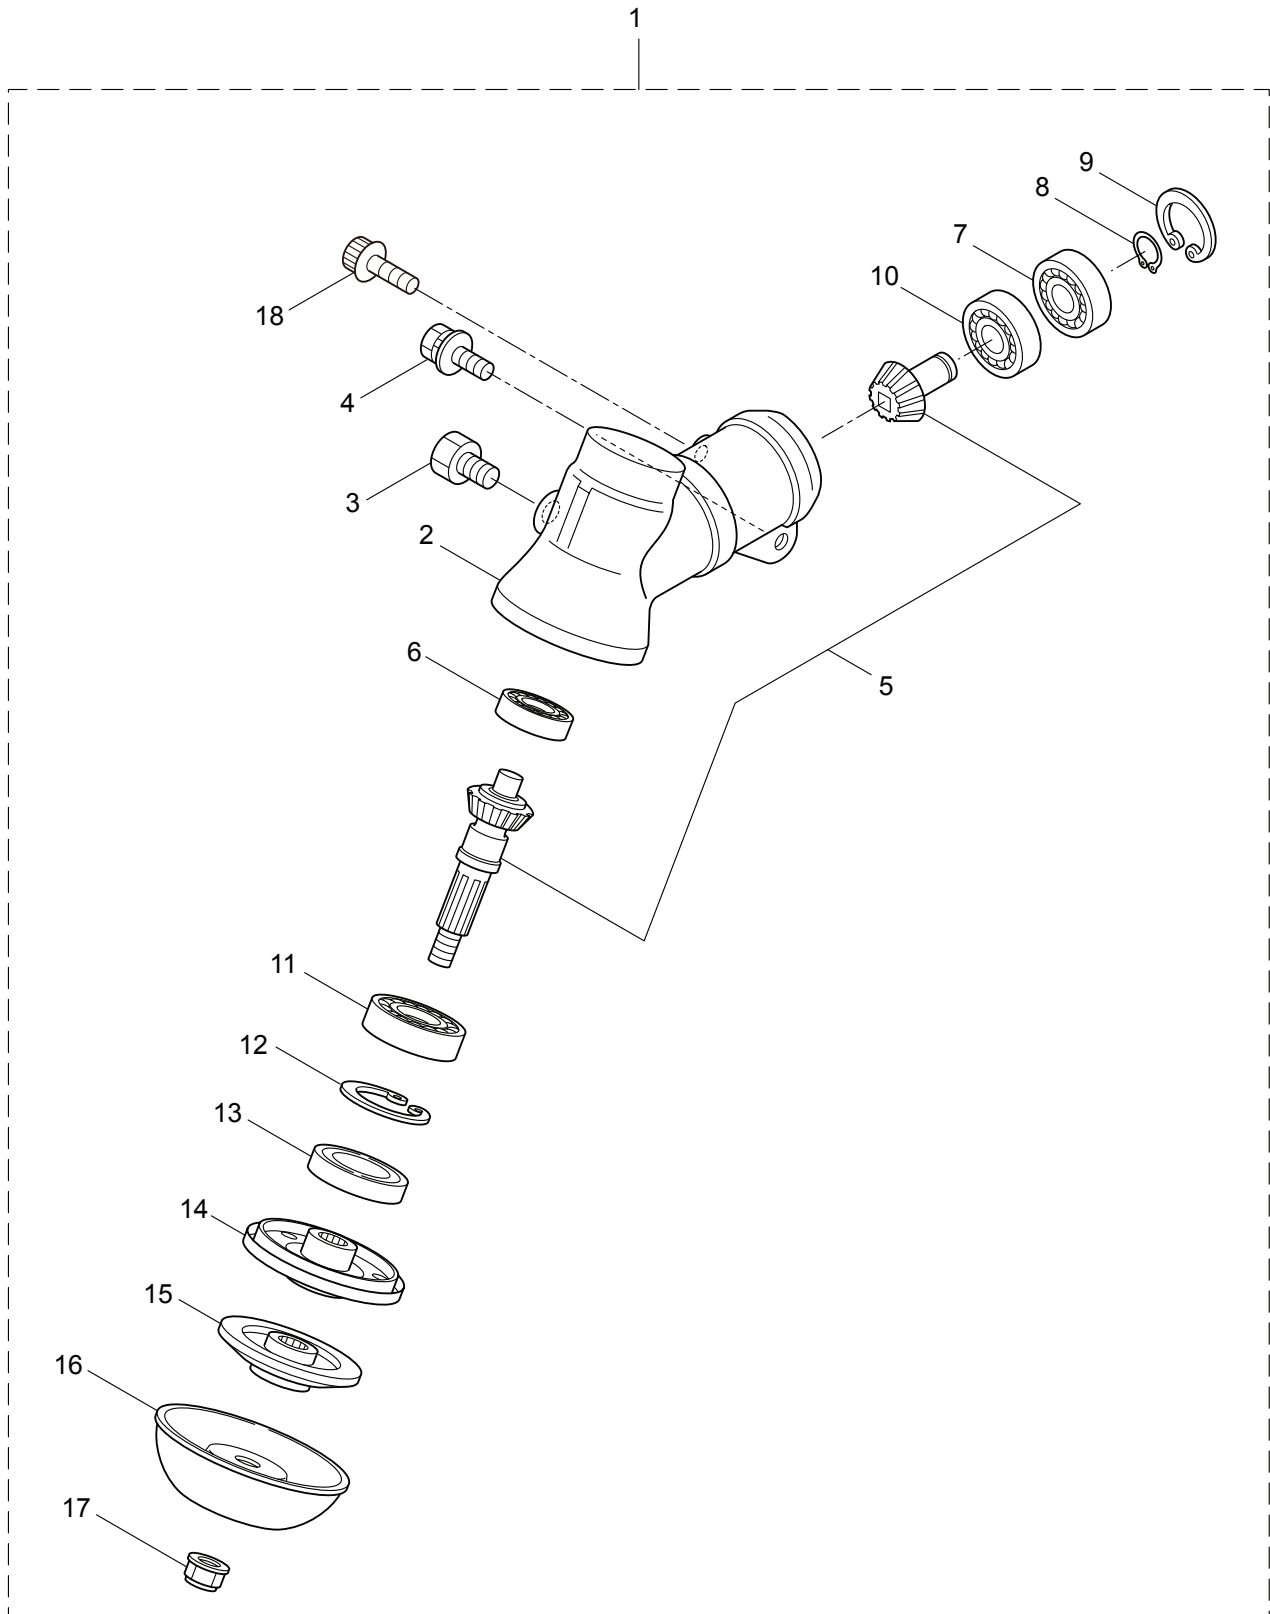

2. BC4320H-RS-01
GEARCASE

Ref. No.	Part No.	Part Name	Q'ty	Remarks
2-1	234835	Gearcase Ass'y	1	Incl.2-18
2-2	232833	Gearcase	1	
2-3	234109	Bolt	1	M8x8
2-4	217134	Bolt	1	M6x30
2-5	234349	Gear Set	1	
2-6	014490	Bearing	1	#6000
2-7	106933	Bearing	1	#6000Z
2-8	014210	Snap Ring	1	#10
2-9	054676	Snap Ring	1	#26
2-10	014490	Bearing	1	#6000
2-11	012544	Bearing	1	#6202
2-12	012380	Snap Ring	1	#35
2-13	232049	Oil Seal	1	D21355
2-14	232322	Bracket A Ass'y	1	
2-15	232052	Bracket B	1	
2-16	230849	Stabilizer	1	
2-17	232920	Nut	1	M10x1.25
2-18	217135	Bolt	1	M6x10